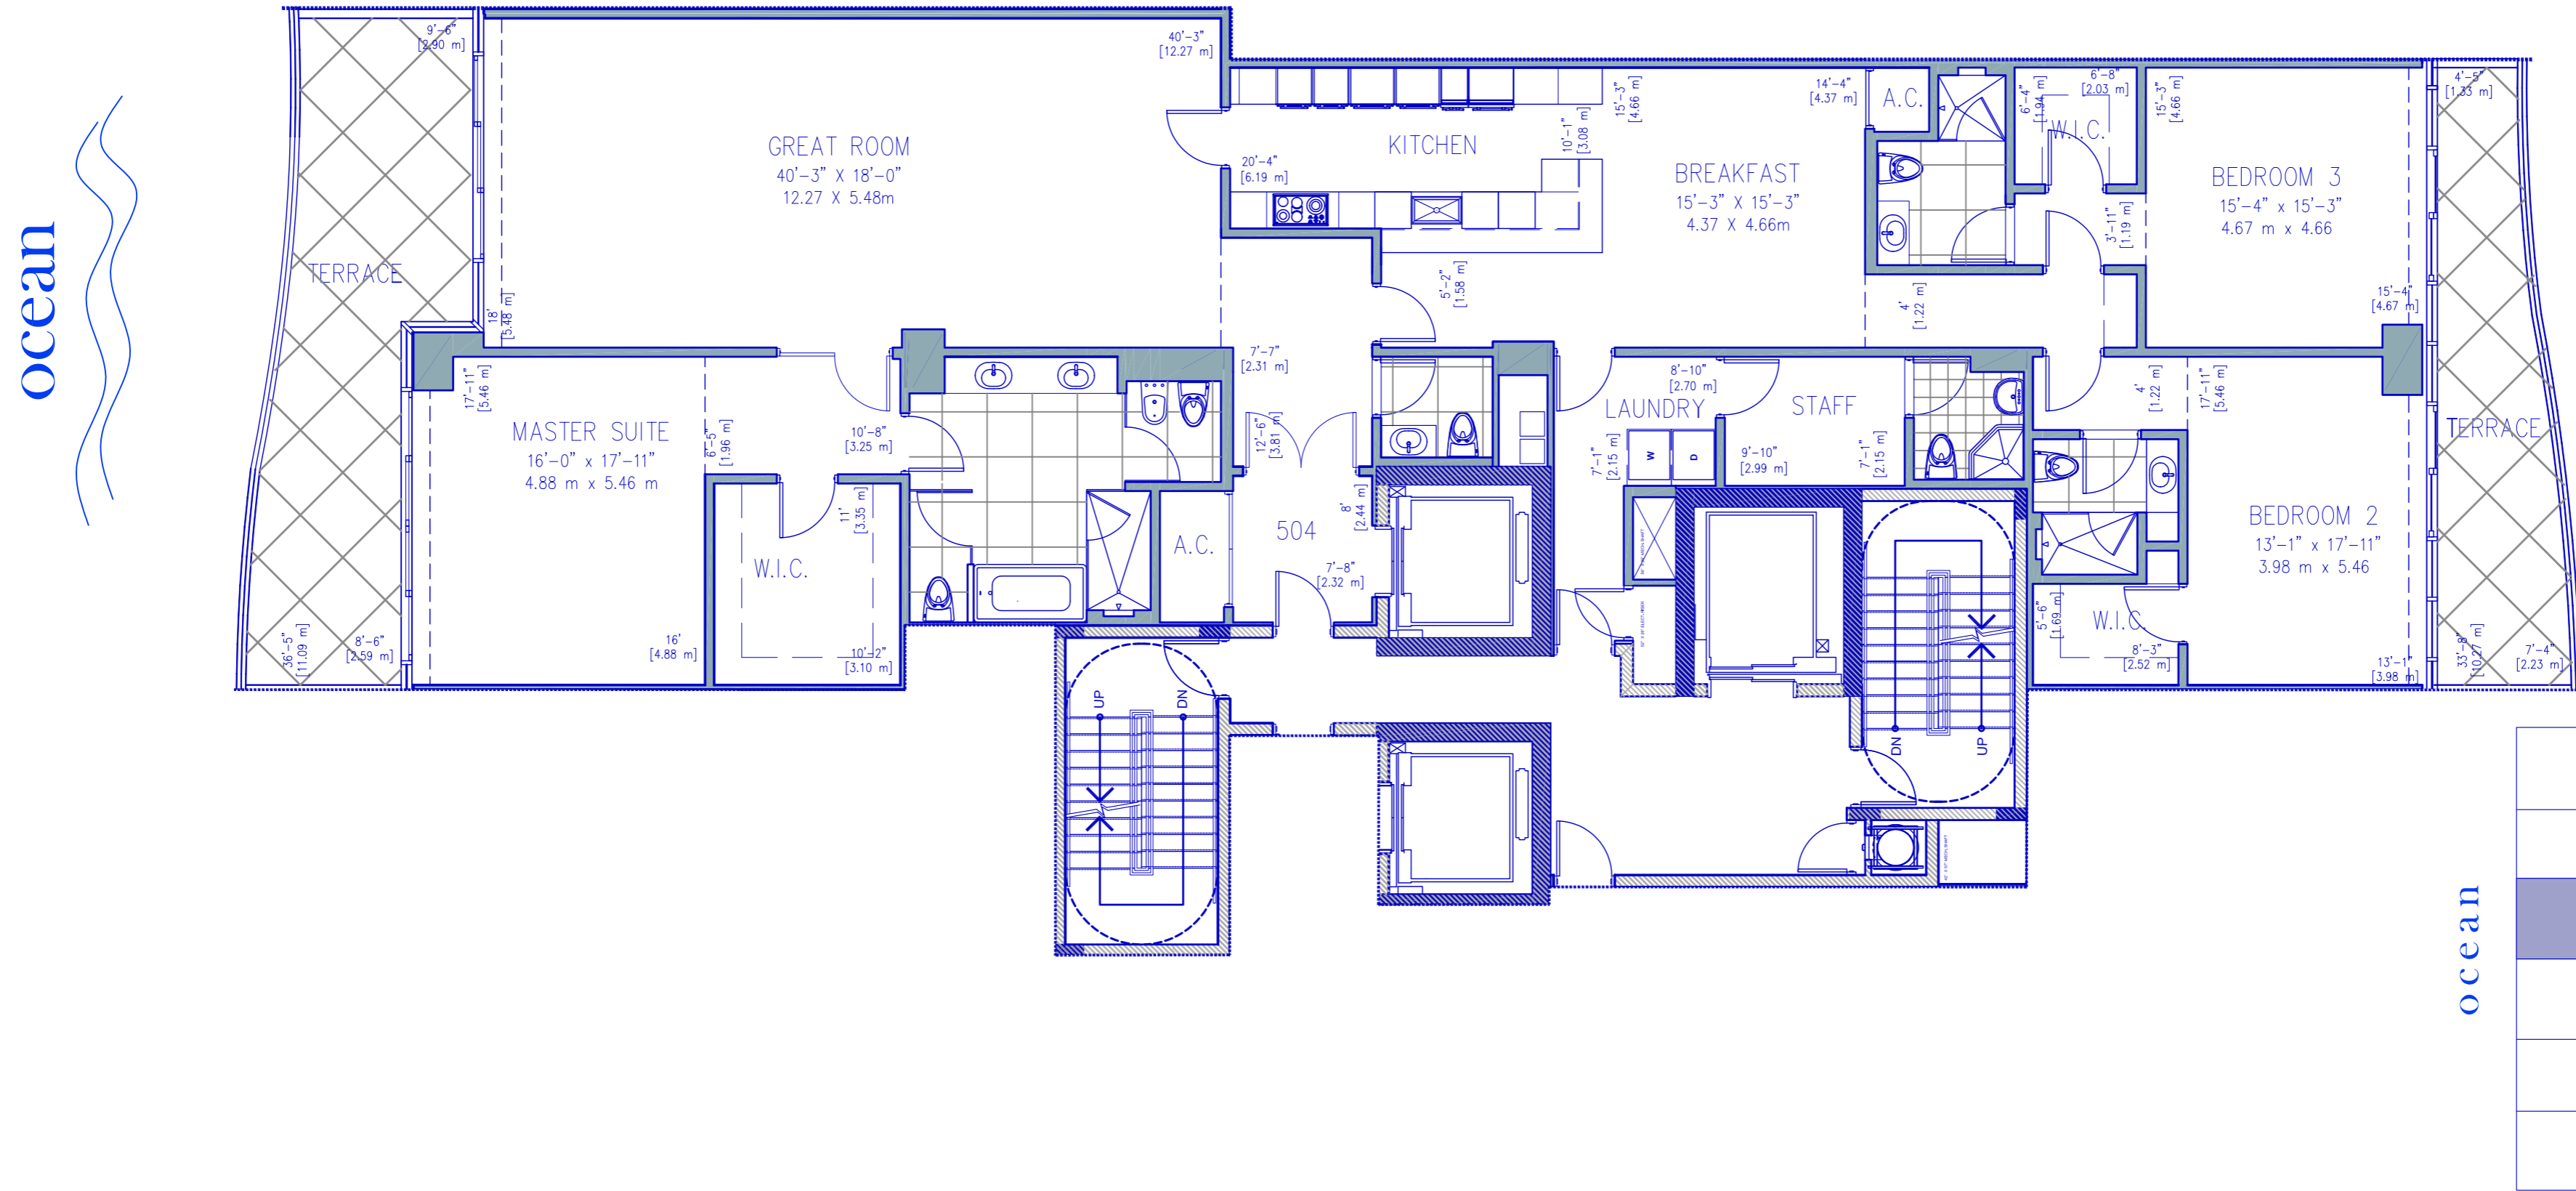

504

RESIDENCE

RESIDENCE	3,378.00 sq. ft.	313.82 sq. mt.
TERRACE	555.00 sq. ft.	51.56 sq. mt.
Total:	3,933.00 sq. ft.	365.38 sq. mt.

CHÂTEAU
OCEAN RESIDENCES